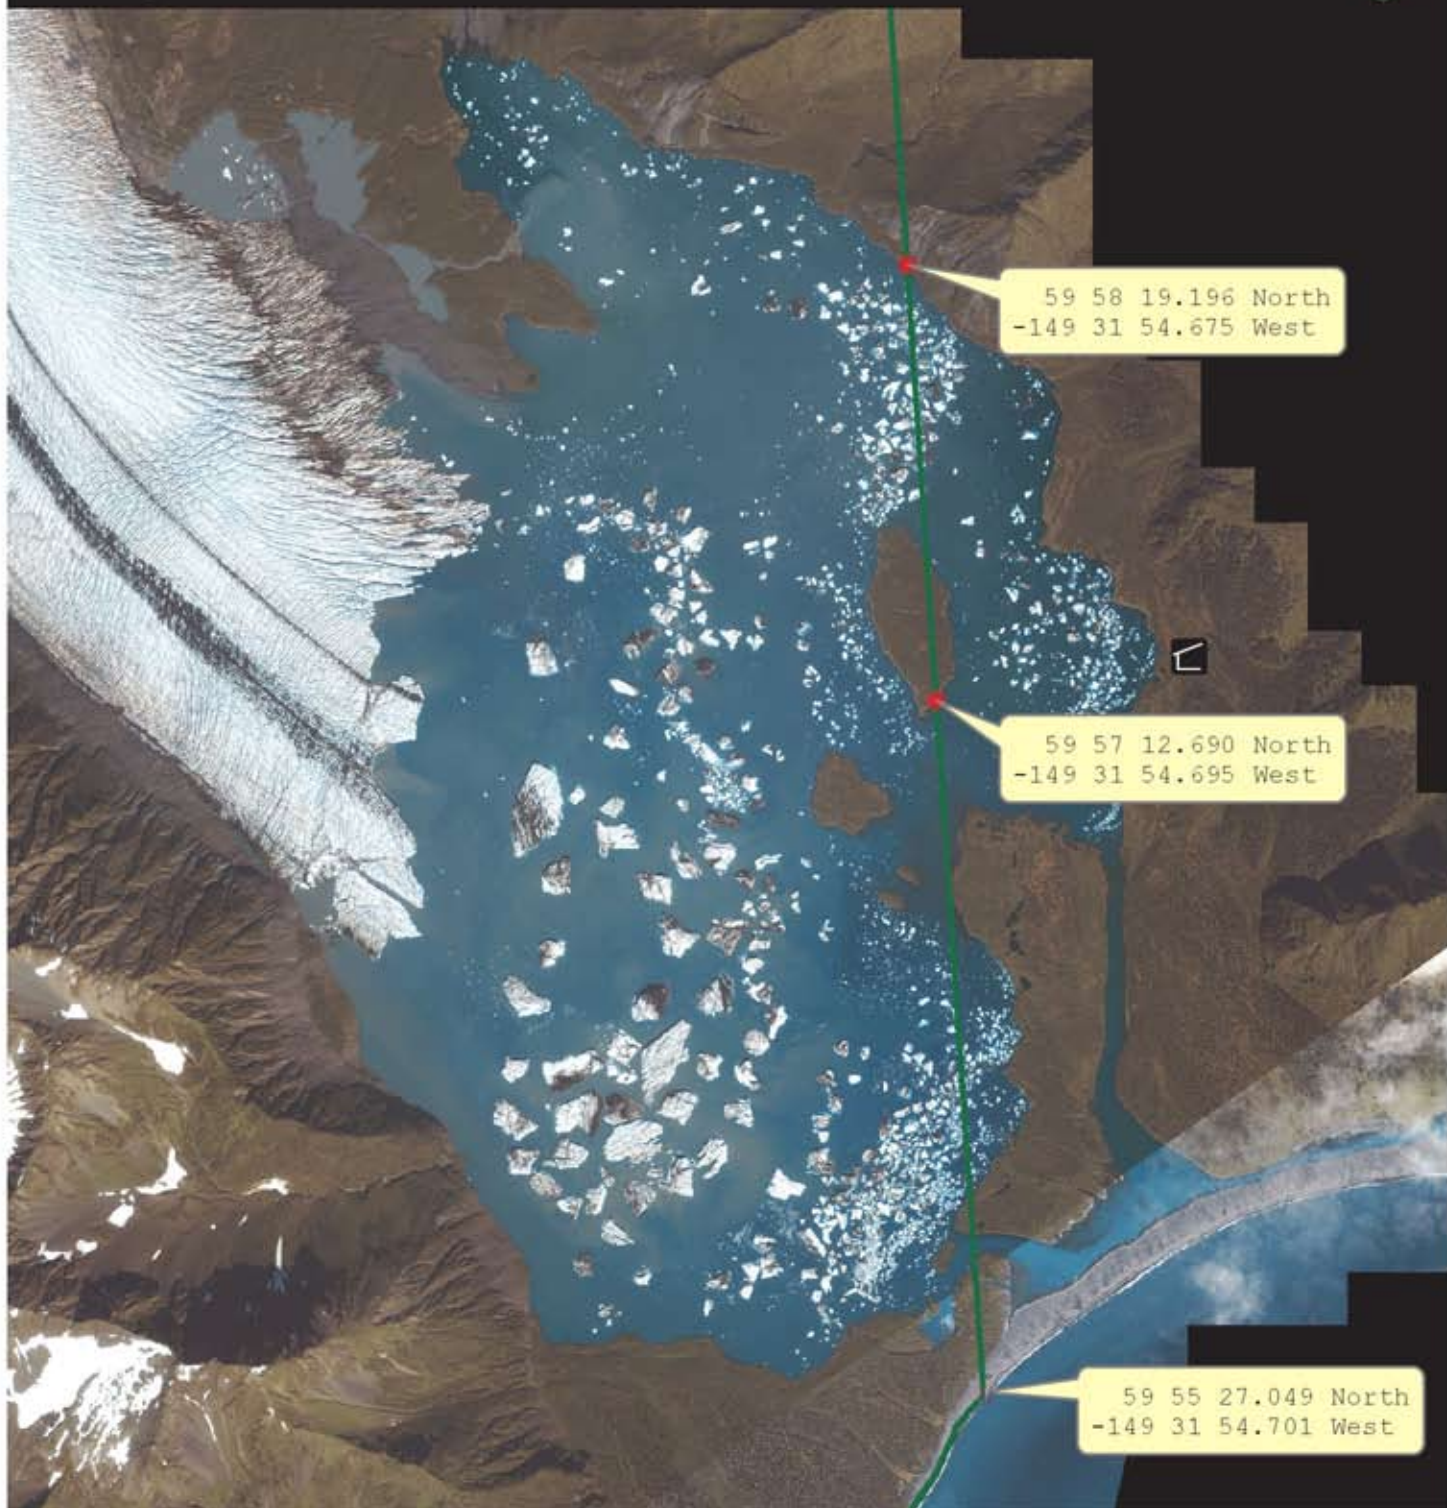

# Park Boundary in Bear Glacier Lake

Kenai Fjords National Park

Park Boundary

2005 Satellite Image

Coordinate Datum: NAD83

National Park Service  
Kenai Fjords National Park  
Resource Management Team